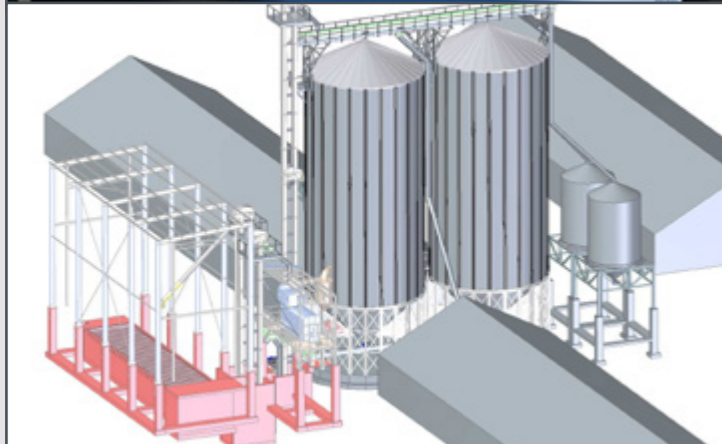

FACTS

- | Polnet is the biggest EU Pig Feeder Producer
- | Headquarter in Tarnowo Podgórze, situated in industrial park, 20 km from Poznań, 170 km to Germany Border
- | Modern Production Plant in Zalesie Wielkie, 90 km from headquarter
- | Designing, production and sale of high quality products from agricultural segment
- | Branch offices in two counties (Austria, Belgium)
- | Export ratio ~ 60 % revenues
- | Export Sales to all EU countries, RPA, Argentina, Mexico, Canada, Saudi Arabia, China, Oman, Taiwan, Columbia...
- | High technolgy machine park
- | Use of the newest technologies enables to fulfill the customers' individual demands
- | Customised production on Clients individual demand and technical documentation
- | Turn key projects

OUR STRUCTURE

- | Production plant around 3 200 m²
- | R&D Department
- | Design Department
- | Logistics Department
- | Costumer Services Department
- | World Wide Sales Departments

DESIGN / PROJECTS

DETAIL DOCUMENTATION