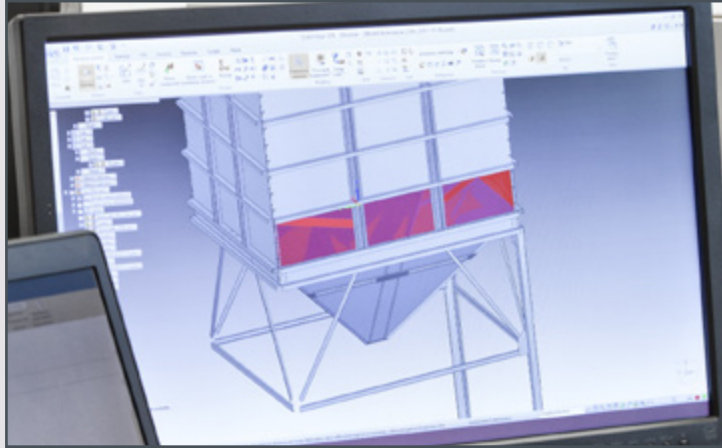

OUR STRUCTURE

- | Production plant around 3 200 m²
- | R&D Department
- | Design Department
- | Logistics Department
- | Costumer Services Department
- | World Wide Sales Departments

DESIGN / PROJECTS

DETAIL DOCUMENTATION